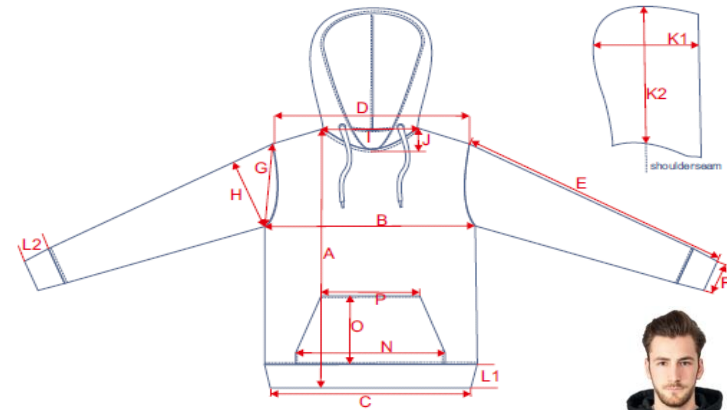

BY011_Hoody

Tolerances: +/- 2 cm

	Description		S	M	L	XL	XXL
A	Length	cm	71	73	75	77	79
B	1/2 Chest Width	cm	55	58	61	64	67
C		cm					
D		cm					
E	Sleeve Length	cm	68	69	70	71	72
F		cm					
G		cm					
H							
I		cm					
J		cm					
		cm					
K1		cm					
K2		cm					
		cm					
L1		cm					
L2		cm					
M		cm					
N		cm					
O		cm					
P		cm					
Q		cm					
R		cm					
S		cm					

Article Description	Inside brushed sweat fabric - neutral sizelabel without branding, neckprint possible - flat kangaroo pocket with pocket openings out of shell - set-in sleeves - rib cuff at the hem and sleeve opening - neck halfmoon - hood with two seams - neck tape - hood lining out of shell
Fabric	70% cotton/30% polyester; grey: 90% cotton/ 10% viscose; charcoal: 60% cotton/ 40% polyester, brushed Fleece, ca. 320 g/m ²
Colours	Black, Heather Grey, Charcoal